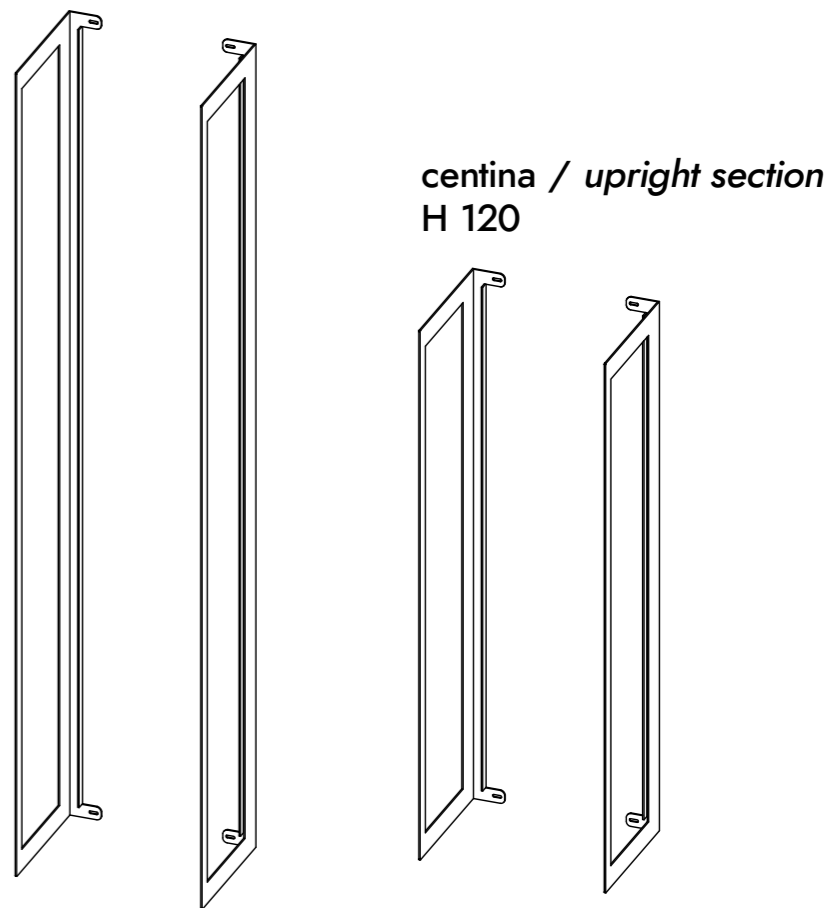

centina / upright section
H 120