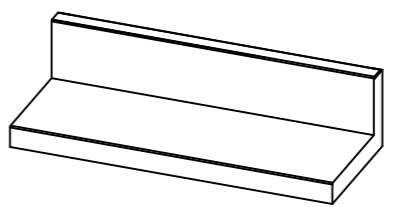

centina / upright section
H 80

cesto pane / bread bin
L 50/75/100

mensola legno
wooden shelf
L 50/75/100/125

vassoio / tray
L 50/75/100/125

piano / top
L 50/75/100/125

COMPOSER
Scheda tecnica
Technical specifications

cover
50x50

cubo / cube
50x50

mensola / shelf
50x25

mensola "elle" / L-shelf
50x25

KUADRO
Scheda tecnica
Technical specifications

C COLORI
COLOUR

STANDARD

OPTIONAL