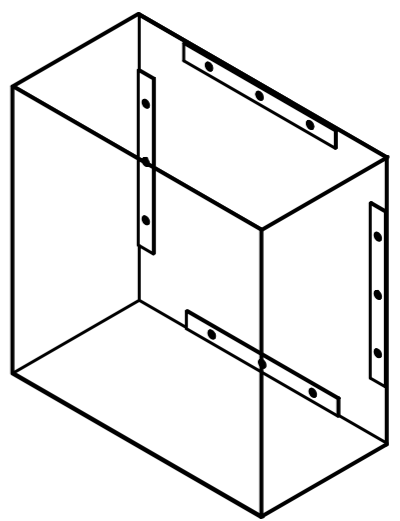

cubo / cube
50x50