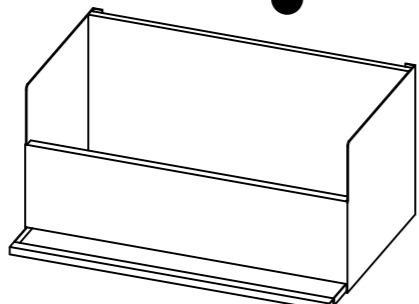

centina / upright section
H 80

cesto pane / bread bin
L 50/75/100

mensola legno
wooden shelf
L 50/75/100/125

vassoio / tray
L 50/75/100/125

piano / top
L 50/75/100/125

COMPOSER
Scheda tecnica
Technical specifications