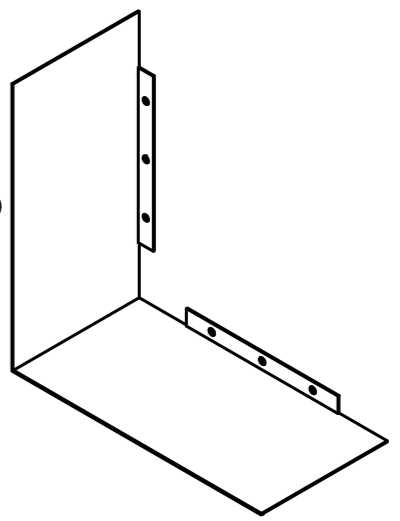

centina / upright section
H 80

cesto pane / bread bin
L 50/75/100

mensola legno
wooden shelf
L 50/75/100/125

vassoio / tray
L 50/75/100/125

piano / top
L 50/75/100/125

COMPOSER
Scheda tecnica
Technical specifications

cover
50x50

cubo / cube
50x50

mensola / shelf
50x25

mensola "elle" / L-shelf
50x25

KUADRO
Scheda tecnica
Technical specifications

C COLORI
COLOUR

STANDARD

OPTIONAL