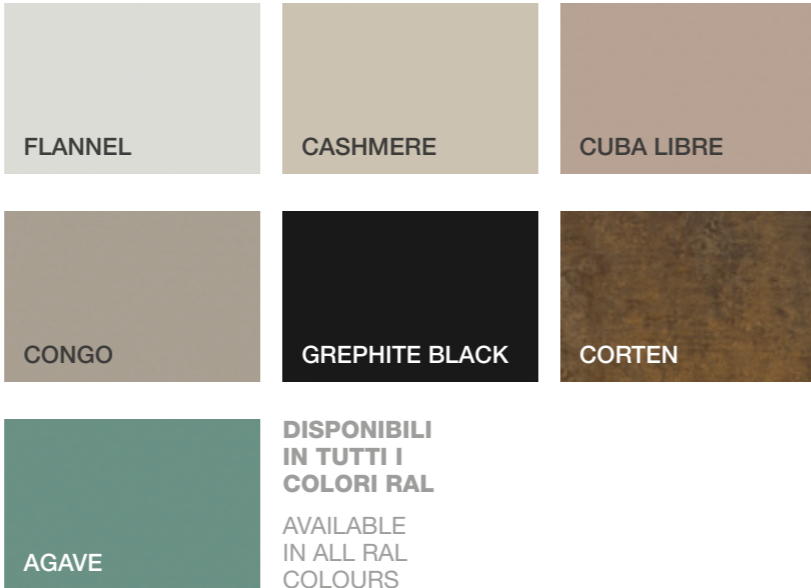

cover
50x50

cubo / cube
50x50

mensola / shelf
50x25

mensola "elle" / L-shelf
50x25

KUADRO
Scheda tecnica
Technical specifications

C COLORI
COLOUR

STANDARD

OPTIONAL

DISPONIBILI
IN TUTTI I
COLORI RAL
AVAILABLE
IN ALL RAL
COLOURS

M FINITURE METALLICHE
METALLIC FINISHES

STANDARD

OPTIONAL

DISPONIBILI
IN TUTTI I
COLORI RAL
AVAILABLE
IN ALL RAL
COLOURS

CUSTOM COLLECTION
Finiture
Finishes