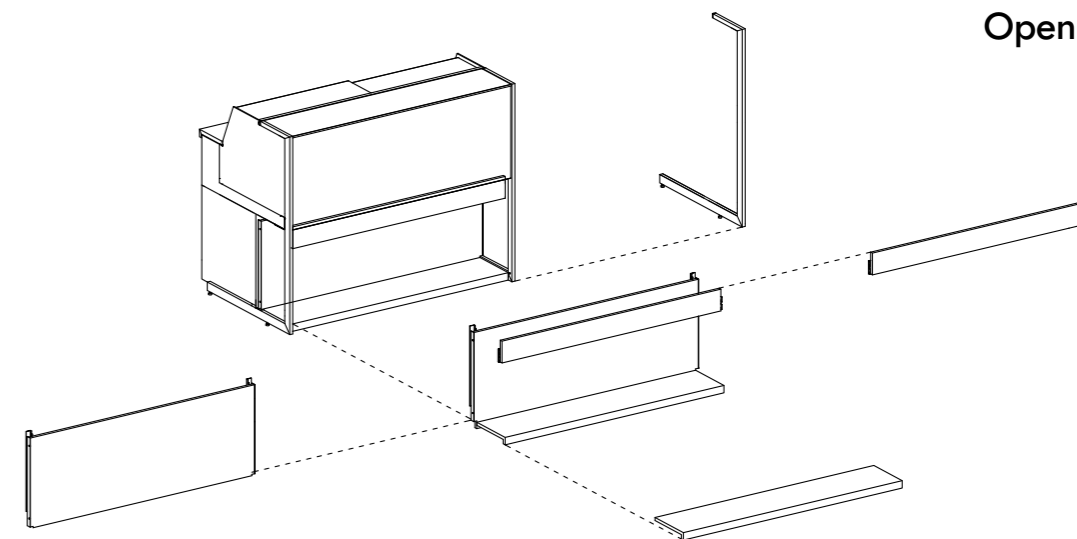

Esempi di composizione
Composition examples

Open A