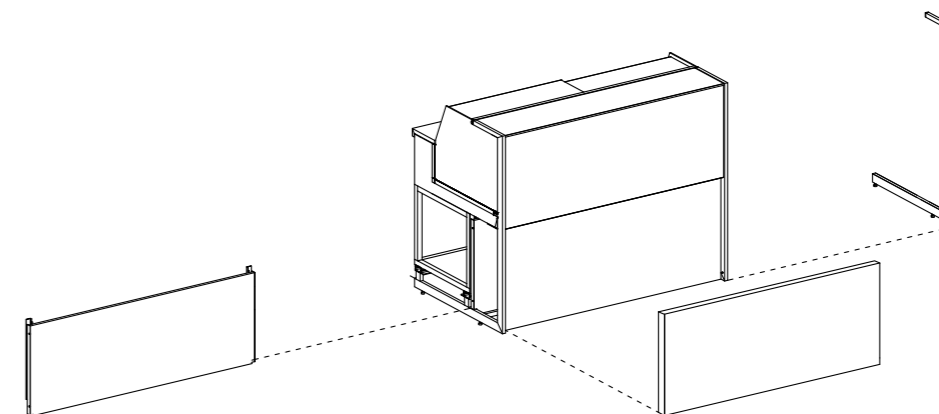

Mixed M

Esempi di composizione
Composition examples

Open A

Open B

Closed C

centina / upright section
H 120

centina / upright section
H 190

centina / upright section
H 40

centina / upright section
H 80

cesto pane / bread bin
L 50/75/100

mensola legno
wooden shelf
L 50/75/100/125

vassoio / tray
L 50/75/100/125

piano / top
L 50/75/100/125

COMPOSER
Scheda tecnica
Technical specifications