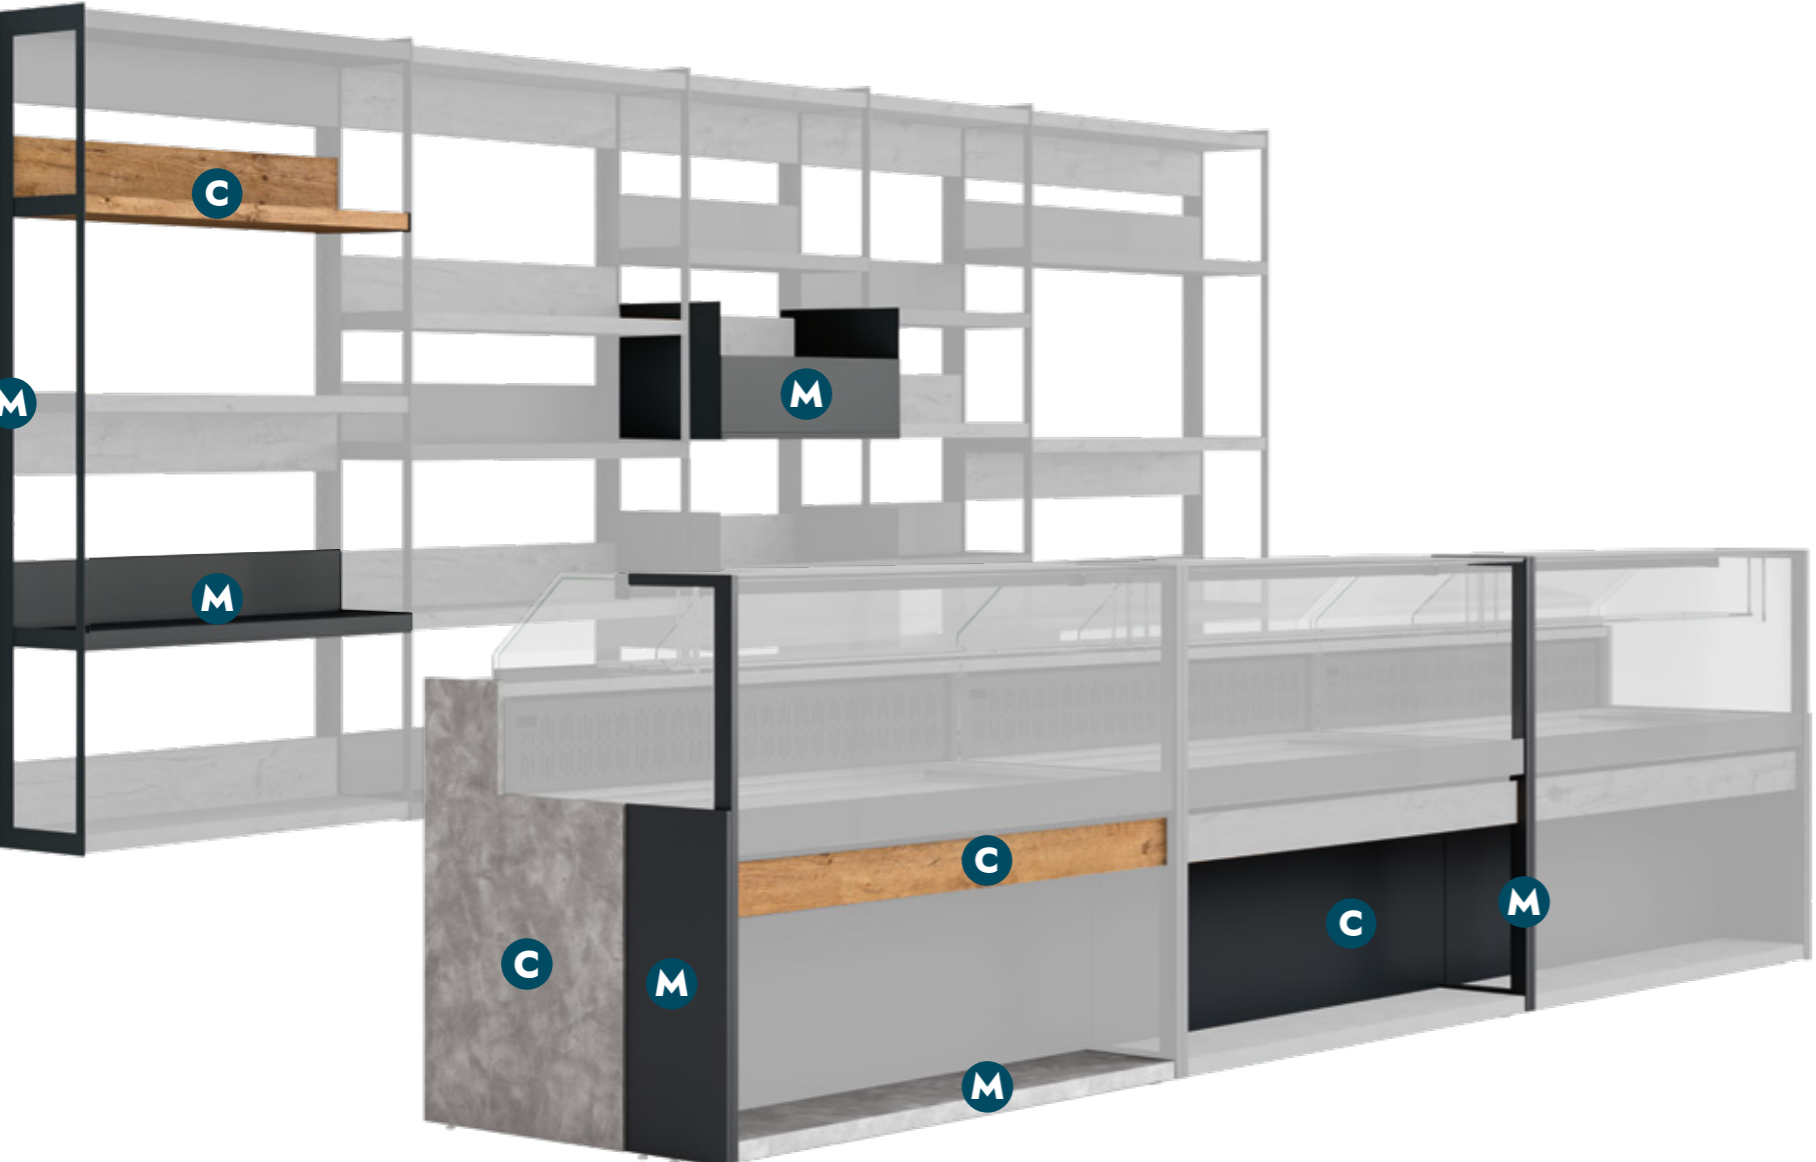

C COLORI
COLOUR

STANDARD

OPTIONAL

DISPONIBILI
IN TUTTI I
COLORI RAL
AVAILABLE
IN ALL RAL
COLOURS

M FINITURE METALLICHE
METALLIC FINISHES

STANDARD

OPTIONAL

DISPONIBILI
IN TUTTI I
COLORI RAL
AVAILABLE
IN ALL RAL
COLOURS

CUSTOM COLLECTION
Finiture
Finishes