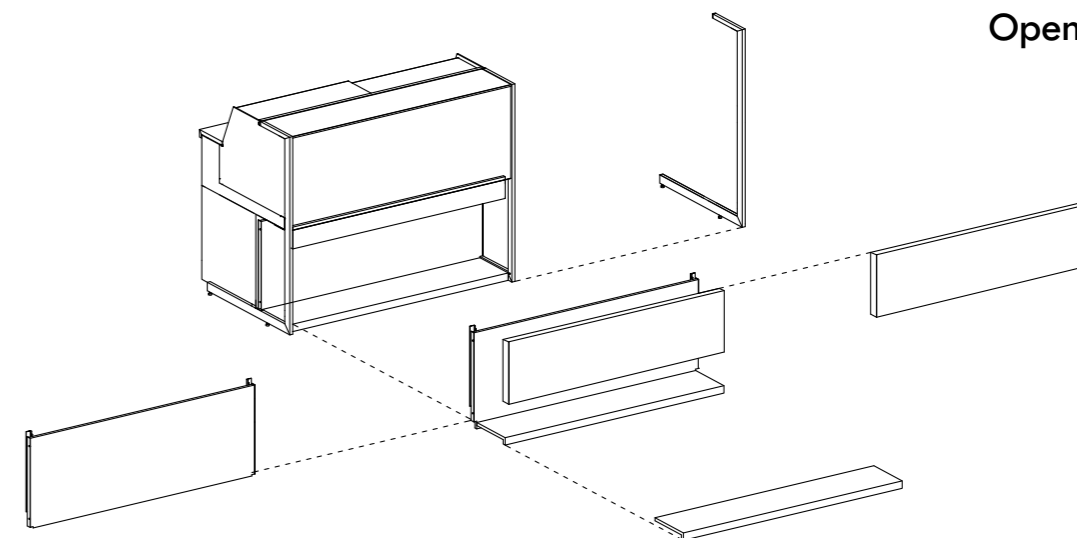

Esempi di composizione
Composition examples

Open B